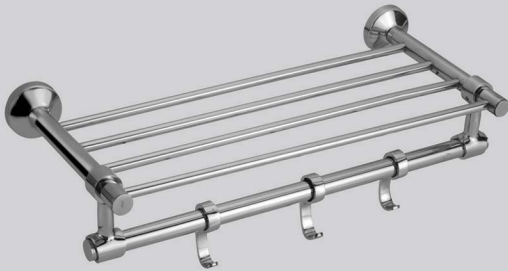

**FULLY
BRASS**

LIVING YOUR
LIFE STYLE

EXCLUSIVE BATH FITTINGS

ER 001 | TOWEL RACK

ER 002 | TOWEL ROD

ER 003 | ROBE HOOK

ER 004 | NAPKIN RING

ER 005 | BRUSH HOLDER

ER 007 | LIQUID SOAP DISPENSER

ER 008 | SOAP DISH

zinnia
Collection

PUSHTi[®]

EXCLUSIVE BATH FITTINGS

**FULLY
BRASS**

LIVING YOUR
LIFE STYLE

EXCLUSIVE BATH FITTINGS

ZN 001 | TOWEL RACK

ZN 002 | TOWEL ROD

ZN 003 | ROB HOOK

ZN 004 | NAPKIN RING

ZN 005 | BRUSH HOLDER

ZN 006 | TOILET PAPER HOLDER

ZN 007 | LIQUID SOAP DISPENSER

ZN 008 | SOAP DISH