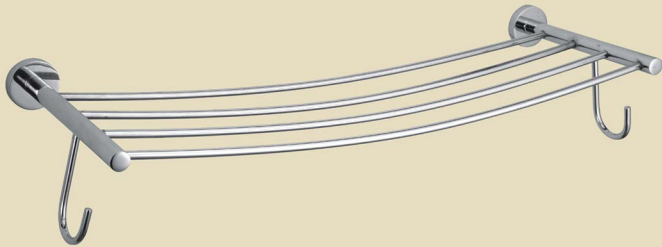

EXCLUSIVE BATH FITTINGS

CL 001 | TOWEL RACK

CL 002 | TOWEL ROD

CL 003 | ROBE HOOK

CL 004 | NAPKIN RING

CL 005 | BRUSH HOLDER

CL 006 | TOILET PAPER HOLDER

CL 007 | LIQUID SOAP DISPENSER

CL 008 | SOAP DISH

Flora
Collection

PUSHTI[®]

EXCLUSIVE BATH FITTINGS

**FULLY
BRASS**

LIVING YOUR
LIFE STYLE

EXCLUSIVE BATH FITTINGS

FL 001 | TOWEL RACK