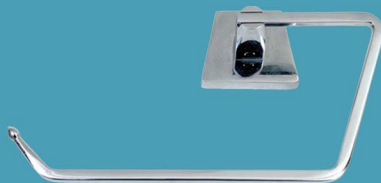

EXCLUSIVE BATH FITTINGS

PL 001 | TOWEL RACK

PL 002 | TOWEL ROD

PL 003 | ROBE HOOK

PL 004 | NAPKIN RING

PL 005 | BRUSH HOLDER

PL 006 | TOILET PAPER HOLDER

PL 007 | SOAP DISH