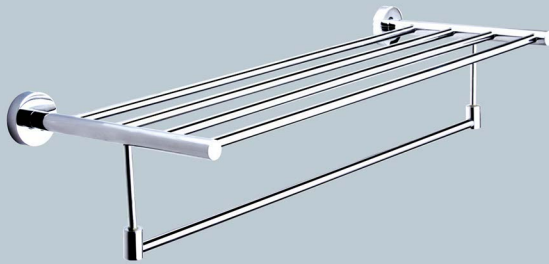

LIVING YOUR
LIFE STYLE

EXCLUSIVE BATH FITTINGS

CL 001 | TOWEL RACK