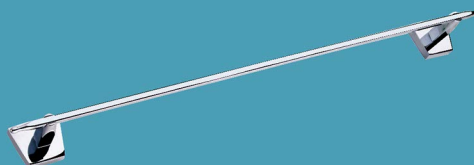

PL 002 | TOWEL ROD