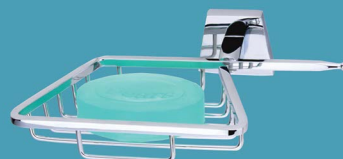

EXCLUSIVE BATH FITTINGS

PL 001 | TOWEL RACK

PL 002 | TOWEL ROD

PL 003 | ROBE HOOK

PL 004 | NAPKIN RING

PL 005 | BRUSH HOLDER

PL 006 | TOILET PAPER HOLDER

PL 007 | SOAP DISH